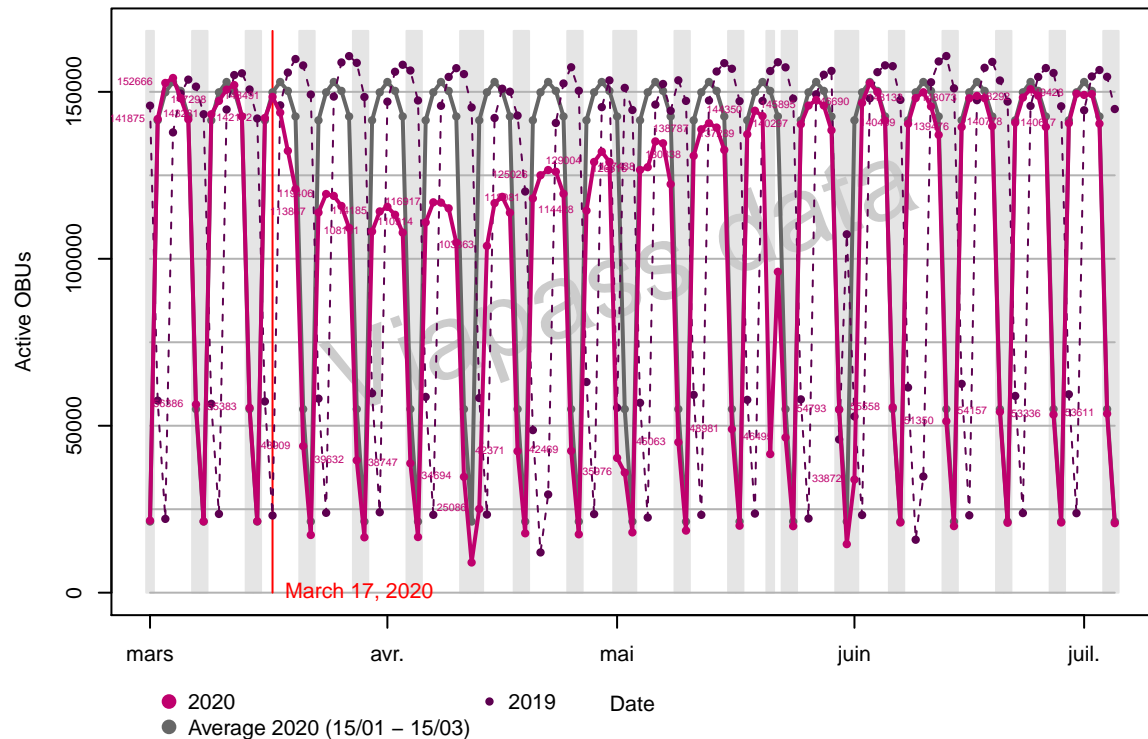

COVID-19 Influence on kilometre charge system – Belgium

Trucks