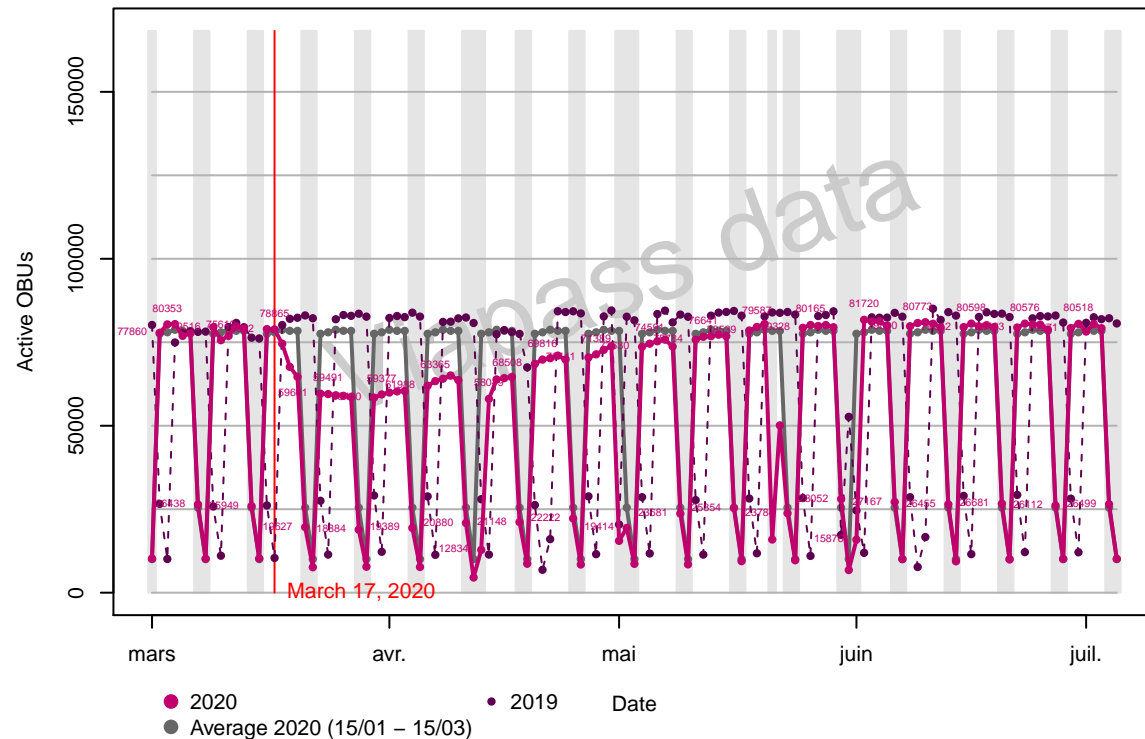

Trucks (Belgian)